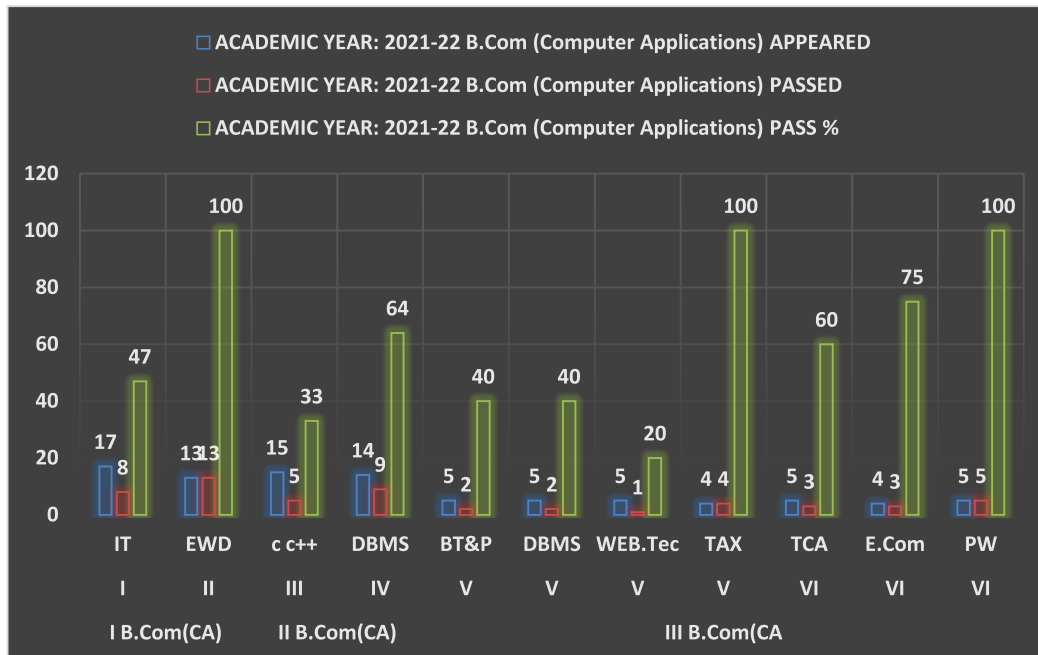

ACADEMIC YEAR: 2021-22 B.Com (Computer Applications)

YEAR	SEMESTER	PAPER	APPEARED	PASSED	PASS %
I B.Com(CA)	I	IT	17	8	47
	II	EWD	13	13	100
II B.Com(CA)	III	c c++	15	5	33
	IV	DBMS	14	9	64
III B.Com(CA)	V	BT&P	5	2	40
	V	DBMS	5	2	40
	V	WEB.Tec	5	1	20
	V	TAX	4	4	100
	VI	TCA	5	3	60
	VI	E.Com	4	3	75
	VI	PW	5	5	100