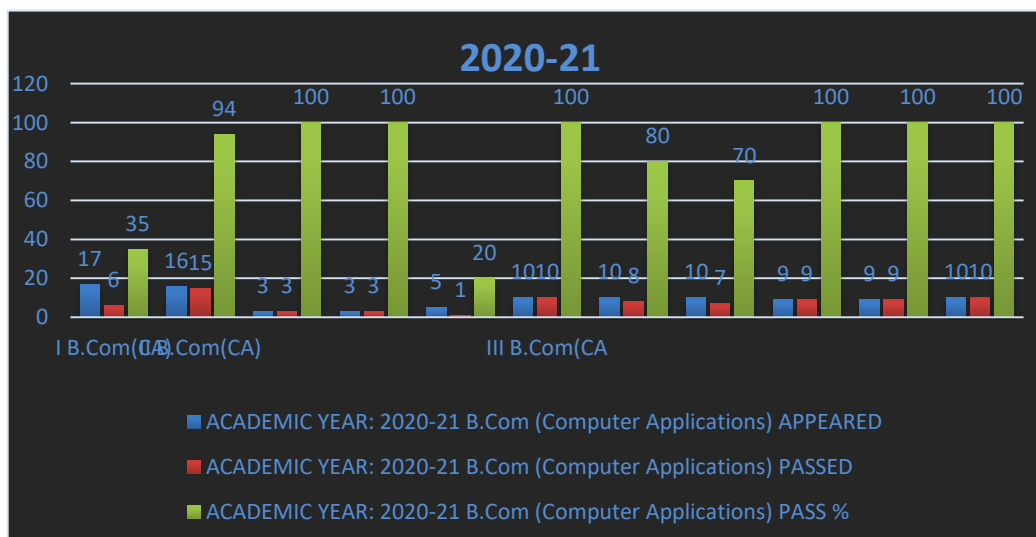

ACADEMIC YEAR: 2020-21 B.Com (Computer Applications)

YEAR	SEMESTE	PAPER	APPEARED	PASSED	PASS %
I B.Com(CA)	I	IT	17	6	35
II B.Com(CA)	II	E-Commerce	16	15	94
	III	BS	3	3	100
	III	OAT	3	3	100
	IV	Prog.in	5	1	20
III B.Com(CA)	V	Business	10	10	100
	V	DBMS	10	8	80
	V	WEB.Tec	10	7	70
	VI	TWGA	9	9	100
	VI	E.Com	9	9	100
	VI	PW	10	10	100