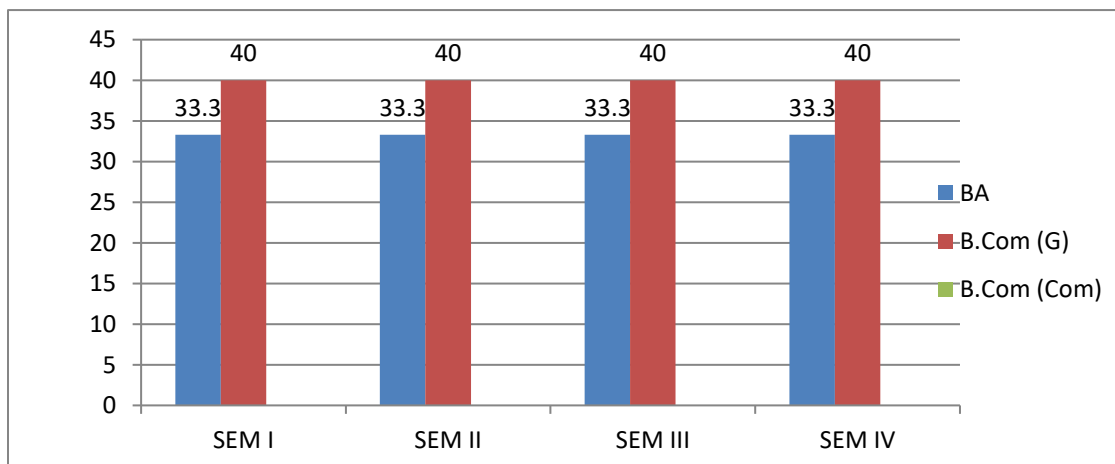

PASS PERCENTAGE GROUP WISE 2017-18

Result Analysis 2018-19

Year	Semester	Paper	Appeared	Passed	Pass %
BA	I		10	8	80
	II		10	4	40
	III		10	5	50
	IV		10	5	50
B.Com(G)	I		17	14	82.35
	II		17	10	58.82
	III		17	11	64.70
	IV		10	8	80
B.Com(Comp)	I		0	0	0
	II		0	0	0