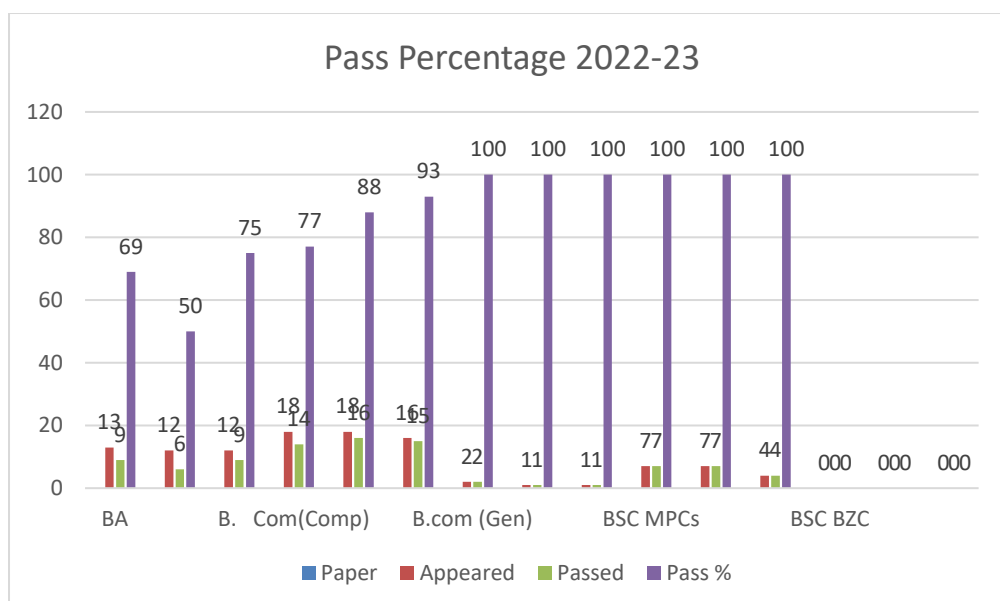

Result Analysis 2022-23

Year	Semester	Paper	Appeared	Passed	Pass %
BA	I		13	9	69
	II		12	6	50
	III		12	9	75
B. Com(Comp)	I		18	14	77
	II		18	16	88
	III		16	15	93
B.com (Gen)	I		2	2	100
	II		1	1	100
	III		1	1	100
BSC MPCs	I		7	7	100
	II		7	7	100
	III		4	4	100
BSC BZC	I		0	0	0
	II		0	0	0
	III		0	0	0