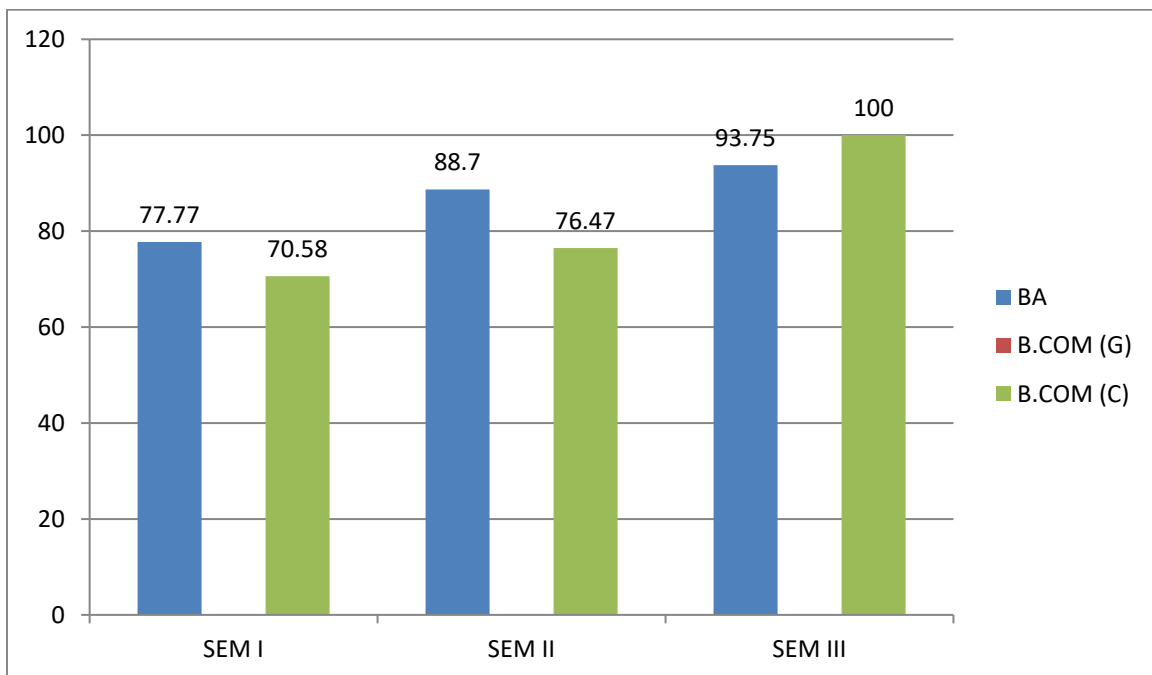

Result Analysis 2020-21

Year	Semester	Paper	Appeared	Passed	Pass %
BA	I		18	14	77.77
	II		18	16	88.88
	III		16	15	93.75
B.Com(G)	I		0	0	0
	II		0	0	0
	III		0	0	0
B.Com(Comp)	I		17	12	70.58
	II		17	13	76.47
	III		17	17	100

PASS PERCENTAGE GROUP WISE 2020-21