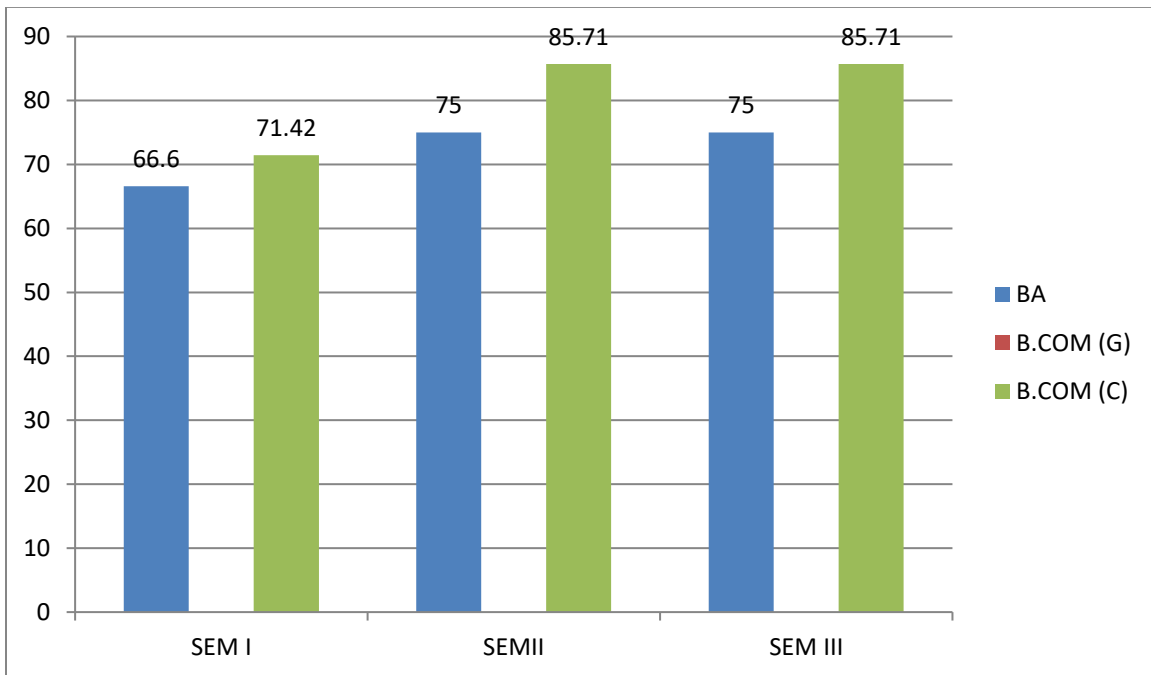

Result Analysis 2019-20

Year	Semester	Paper	Appeared	Passed	Pass %
BA	I		12	8	66.66
	II		12	9	75
	III		12	9	75
B.Com(G)	I		0	0	0
	II		0	0	0
	III		0	0	0
B.Com(Comp)	I		7	5	71.42
	II		7	6	85.71
	III		7	6	85.71

PASS PERCENTAGE GROUP WISE 2019-20