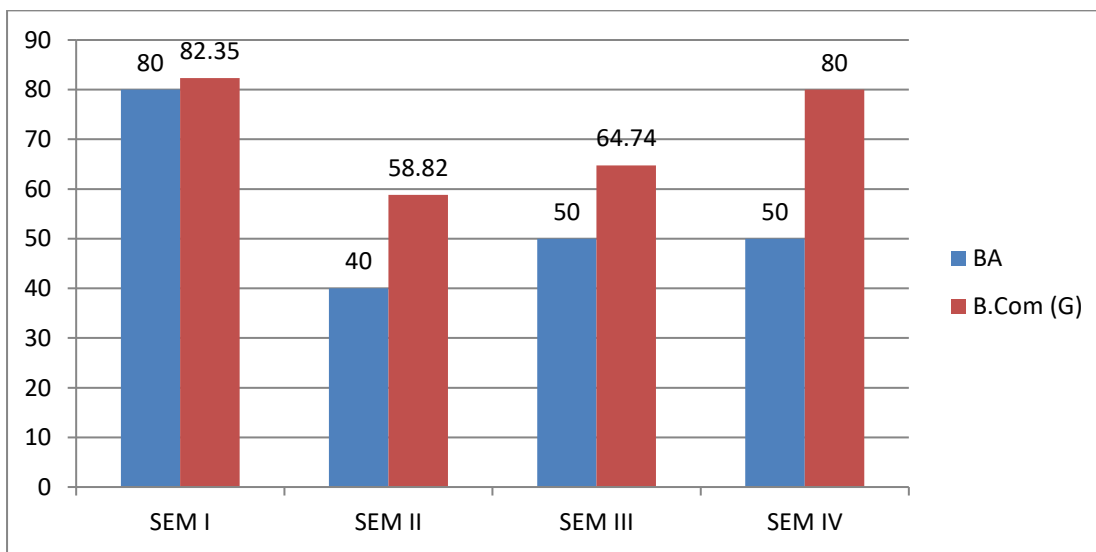

Result Analysis 2018-19

Year	Semester	Paper	Appeared	Passed	Pass %
BA	I		10	8	80
	II		10	4	40
	III		10	5	50
	IV		10	5	50
B.Com(G)	I		17	14	82.35
	II		17	10	58.82
	III		17	11	64.70
	IV		10	8	80
B.Com(Comp)	I		0	0	0
	II		0	0	0

PASS PERCENTAGE GROUP WISE 2018-19