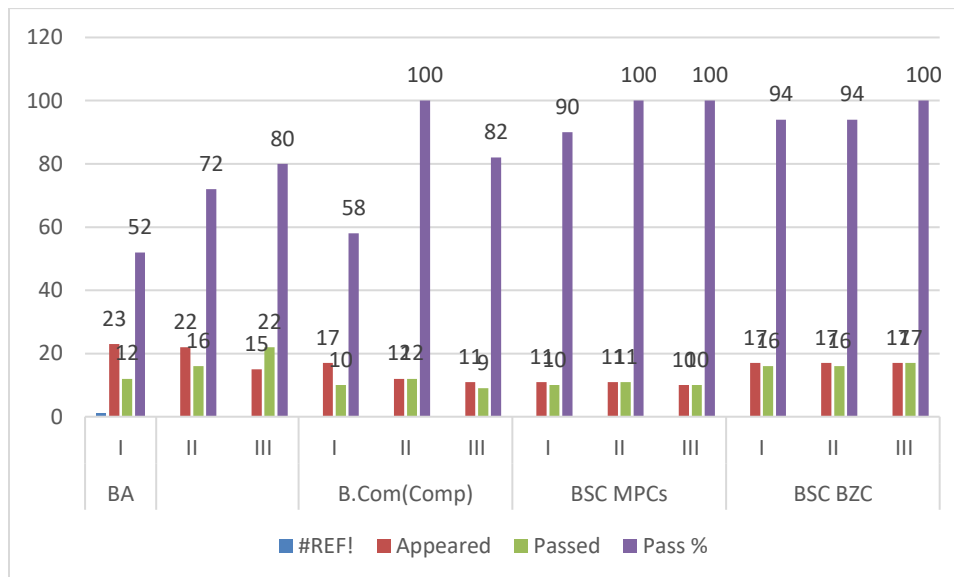

Result Analysis 2021-22

Year	Semester	Paper	Appeared	Passed	Pass %
BA	I		23	12	52
	II		22	16	72
	III		15	22	80
B.Com(Comp)	I		17	10	58
	II		12	12	100
	III		11	9	82
BSC MPCs	I		11	10	90
	II		11	11	100
	III		10	10	100
BSC BZC	I		17	16	94
	II		17	16	94
	III		17	17	100

PASS PERCENTAGE GROUP WISE 2021-22