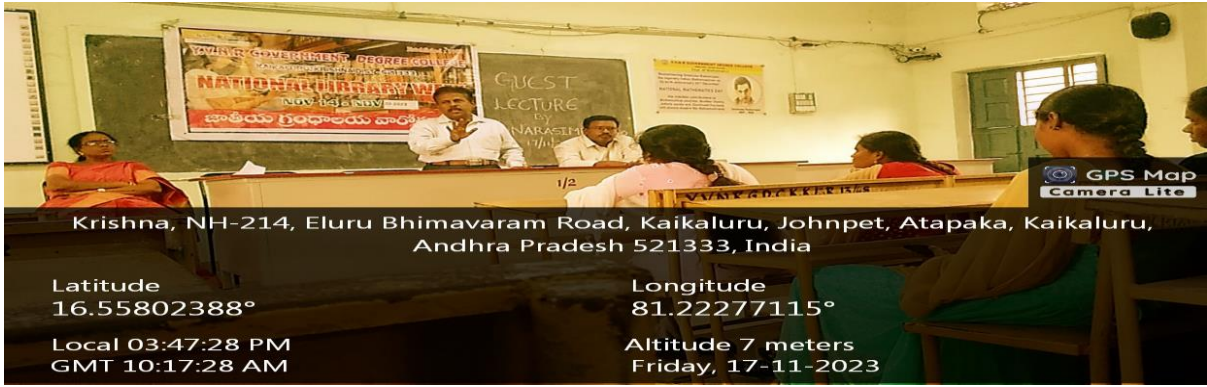

Krishna, NH-214, Eluru Bhimavaram Road, Kaikaluru, Johnpet, Atapaka, Kaikaluru, Andhra Pradesh 521333, India

Latitude 16.55802388°

Longitude 81.22277115°

Local 03:47:28 PM
GMT 10:17:28 AM

Altitude 7 meters
Friday, 17-11-2023