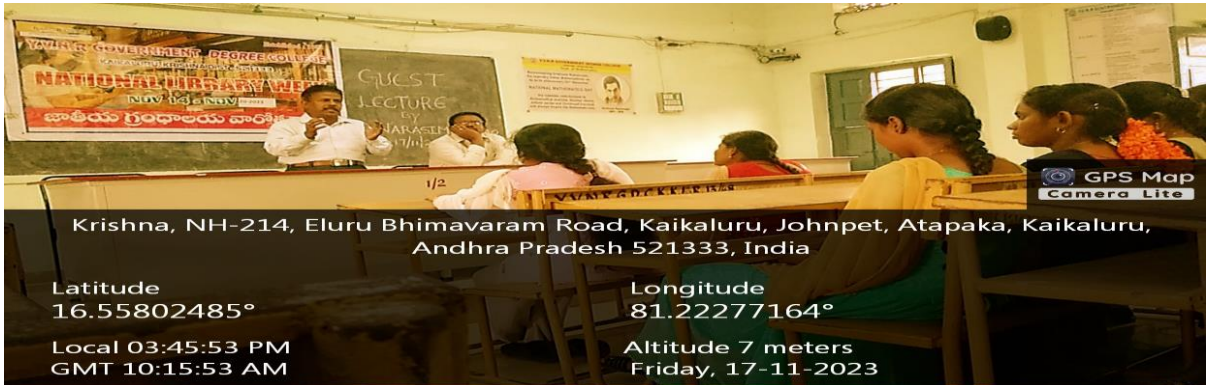

Krishna, NH-214, Eluru Bhimavaram Road, Kaikaluru, Johnpet, Atapaka, Kaikaluru, Andhra Pradesh 521333, India

Latitude 16.55802485°

Longitude 81.22277164°

Local 03:45:53 PM
GMT 10:15:53 AM

Altitude 7 meters
Friday, 17-11-2023

A Chief Guest invited for create awareness among students on Libraries and delivered a speech on Importance of libraries for sustainable development of the society ON 18-11-2023