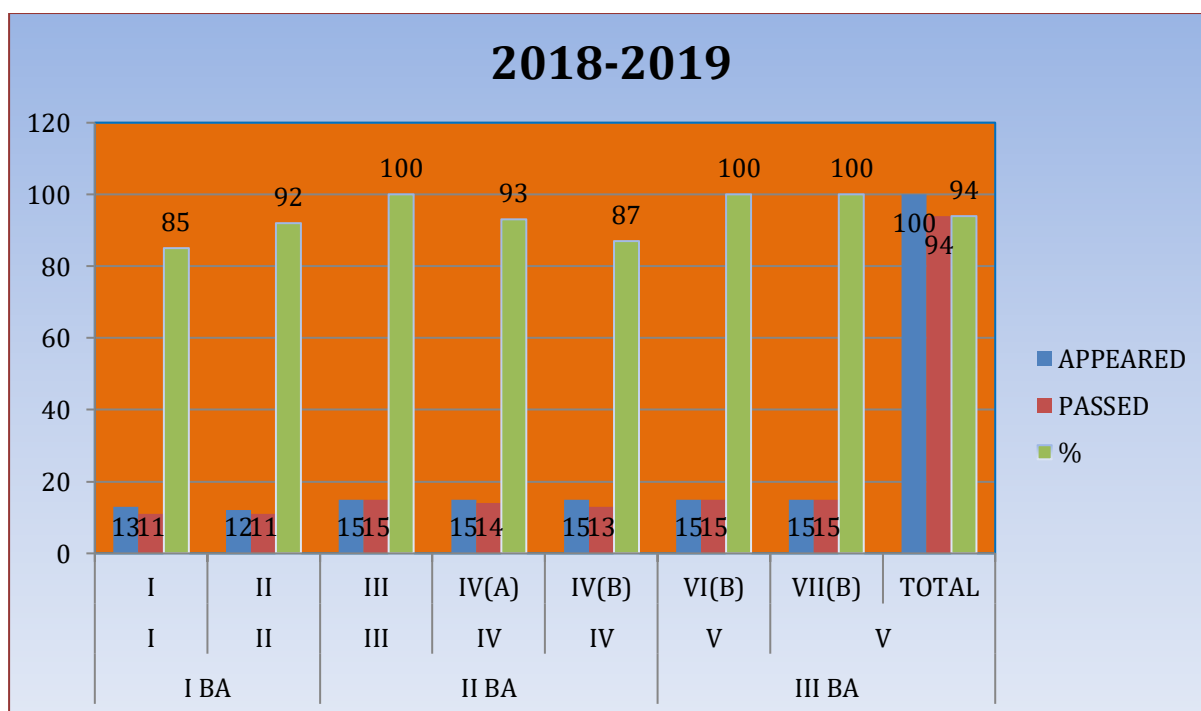

DEPARTMENT OF Public Administration

RESULT ANALYSIS

ACADEMIC YEAR 2017-18

YEAR	SEMESTER	PAPER	APPEARED	PASSED	%
I BA	I	I	06	06	100
	II	II	06	06	100
II BA	III	III	12	11	92
	IV	IV	12	11	92
III BA	V	V(A)	06	06	100
	V	V(B)	06	06	100
	VI	VI(A)	06	06	100
		TOTAL	54	52	96

ACADEMIC YEAR 2018-19

YEAR	SEMESTER	PAPER	APPEARED	PASSED	%
I BA	I	I	09	08	89
	II	II	09	07	78
II BA	III	III	05	05	100
	IV	IV	04	04	100
III BA	V	V(A)	11	09	82
	V	V(B)	11	11	100
	VI	VI(A)	11	09	82
		TOTAL	60	53	88