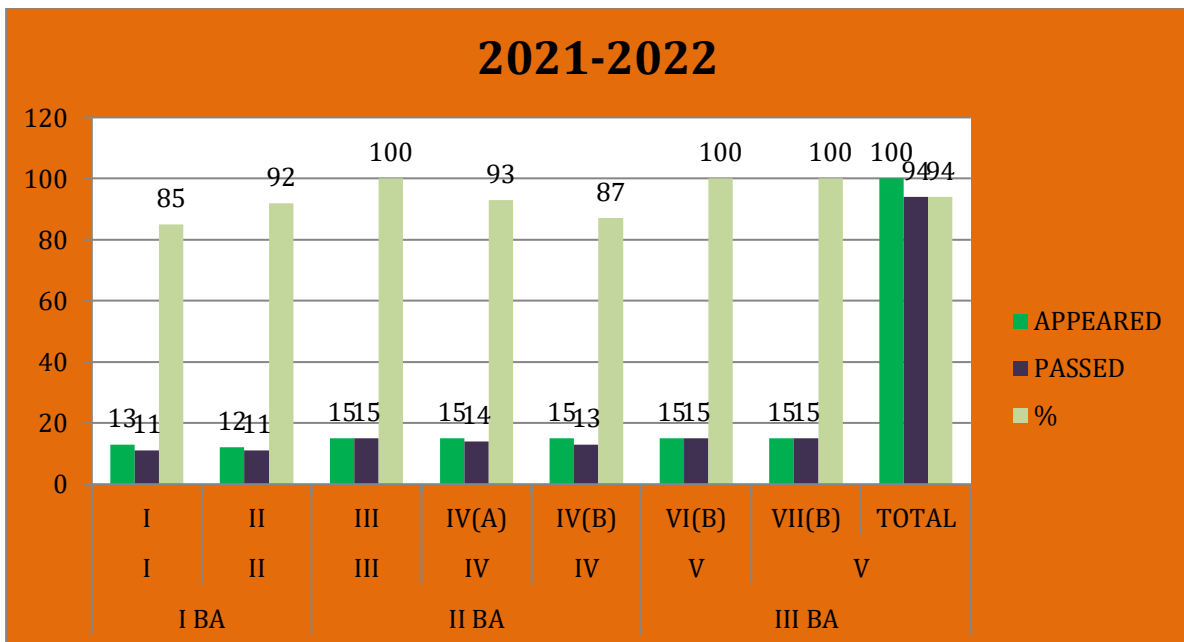

ACADEMIC YEAR 2021-22

YEAR	SEMESTER	PAPER	APPEARED	PASSED	%
I BA	I	I	23	18	78
	II	II	19	15	79
II BA	III	III	16	16	100
	IV	IV(A)	15	14	93
	IV	IV(B)	15	14	93
III BA	V	V(A)	10	10	100
	V	V(B)	10	10	100
	VI	VI(A)	10	10	100
		TOTAL	118	107	91