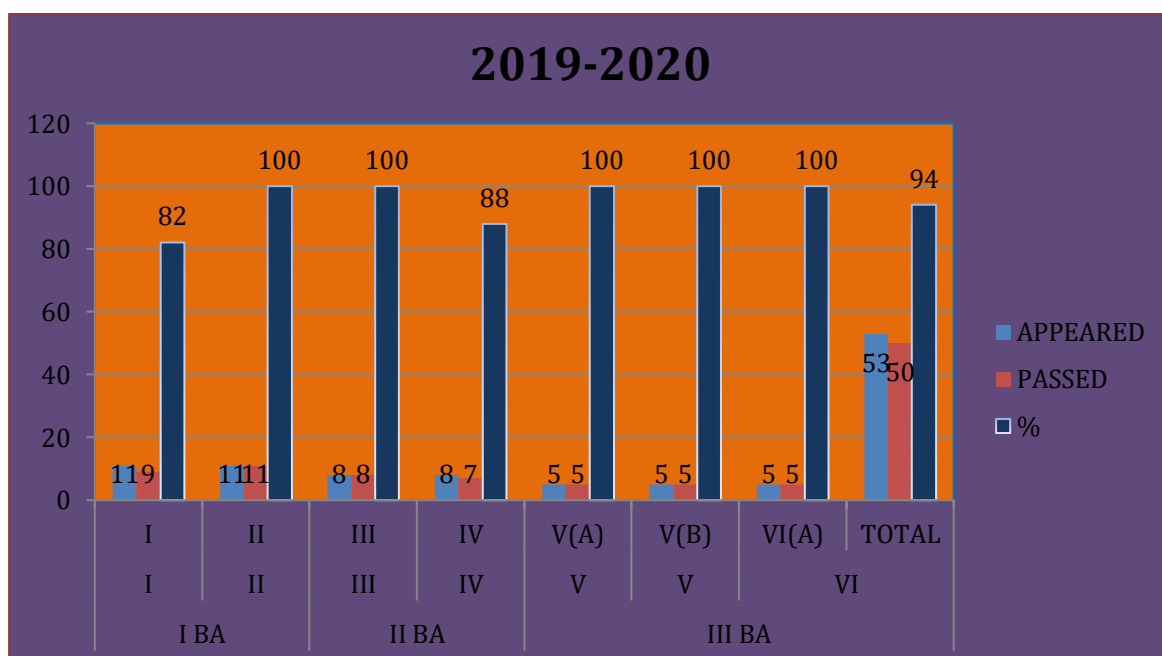

ACADEMIC YEAR 2019-20

YEAR	SEMESTER	PAPER	APPEARED	PASSED	%
I BA	I	I	11	09	82
	II	II	11	11	100
II BA	III	III	08	08	100
	IV	IV	08	07	88
III BA	V	V(A)	05	05	100
	V	V(B)	05	05	100
	VI	VI(A)	05	05	100
		TOTAL	53	50	94