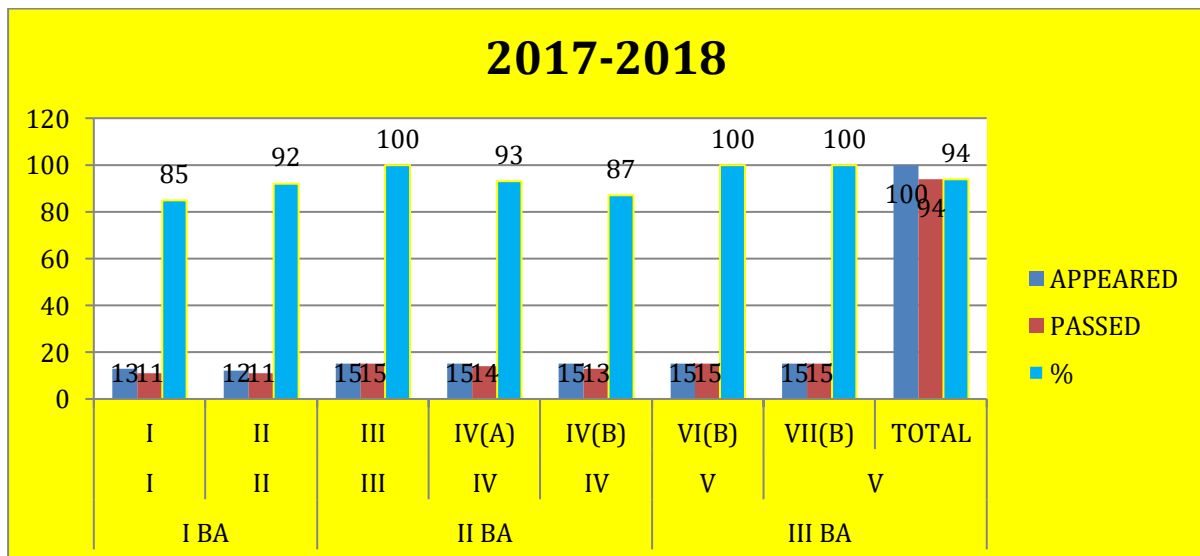

DEPARTMENT OF Public Administration

RESULT ANALYSIS

ACADEMIC YEAR 2017-18

YEAR	SEMESTER	PAPER	APPEARED	PASSED	%
I BA	I	I	06	06	100
	II	II	06	06	100
II BA	III	III	12	11	92
	IV	IV	12	11	92
III BA	V	V(A)	06	06	100
	V	V(B)	06	06	100
	VI	VI(A)	06	06	100
		TOTAL	54	52	96