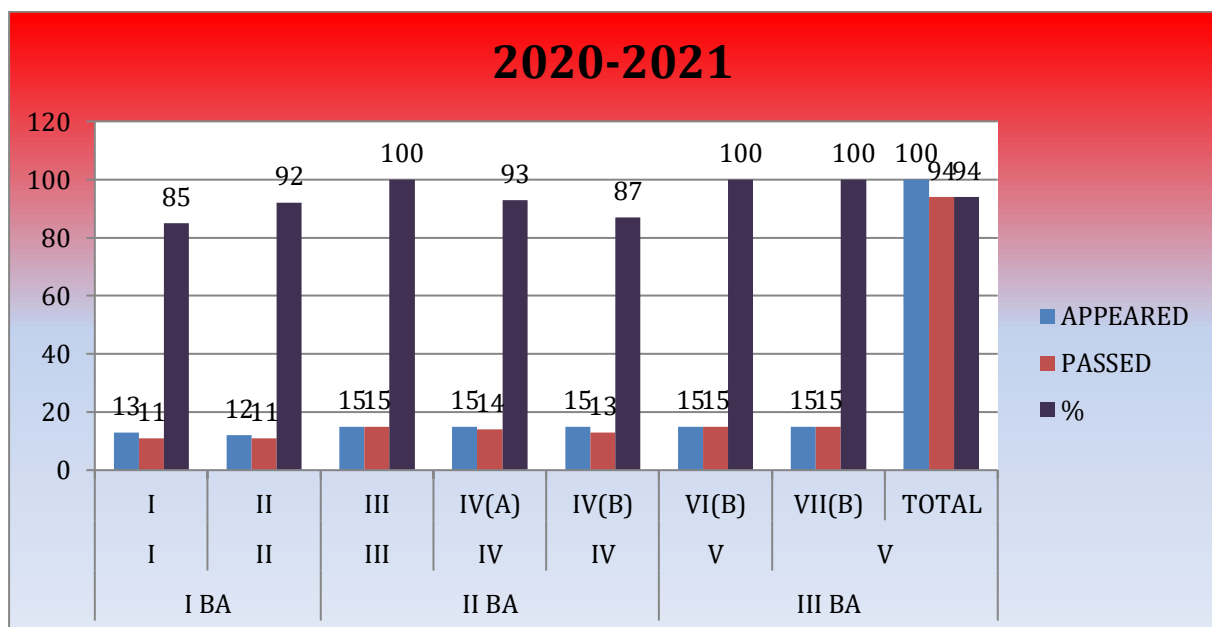

ACADEMIC YEAR 2020-21

YEAR	SEMESTER	PAPER	APPEARED	PASSED	%
I BA	I	I	18	18	100
	II	II	18	18	100
II BA	III	III	10	10	100
	IV	IV	10	10	100
III BA	V	V(A)	08	08	100
	V	V(B)	08	08	100
	VI	VI(A)	08	08	100
		TOTAL	80	80	100