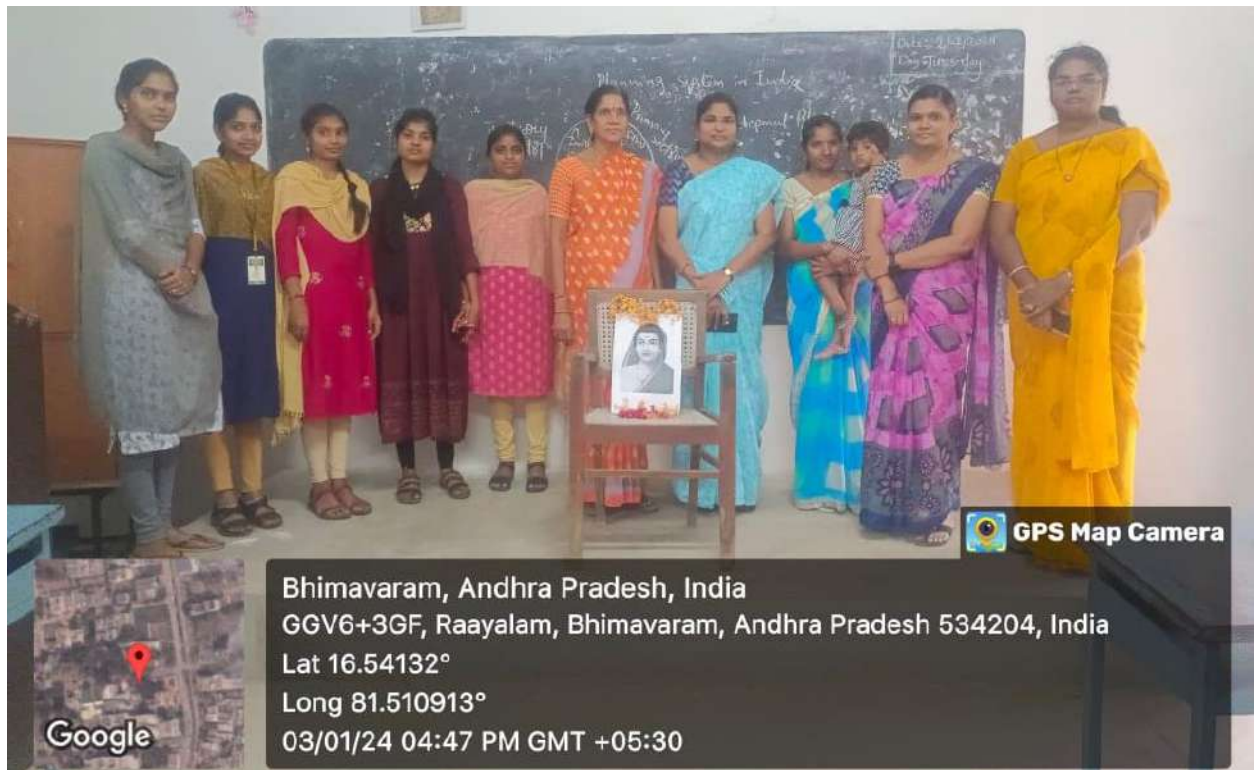

Women Empowerment Cell Activities

2023-24

Cultural Competitions

To promote Gender equity in the campus under the supervision of Women empowerment Cell Rangoli and Traditional dress competition conducted on various dates to the female and male students.

And also the main aim of this events is to reduce gender inequalities and enhance & extract creative skills of all the students.

Sankranthi Sambaralu (Regional Festival)

Women Teachers Day – Smt.Savitribhai phule Jayanthi

Health Awareness Programme

Health awareness programme conducted at the college by women empowerment cell Dr sri Harshitha, Gynecologist brought awareness on women related problems and interacted with girl students and clarified their doubts.

Legal Awareness Programme

The topic of this programme on 08.12.2023 was “Impact of child marriage - legal provisions for prevention of child marriage”. The resource person Smt.M. Kiranmayi, Advocate of Bhimavaram Bar Association brought awareness amongst students about this social issue and legal provisions available in this regard.