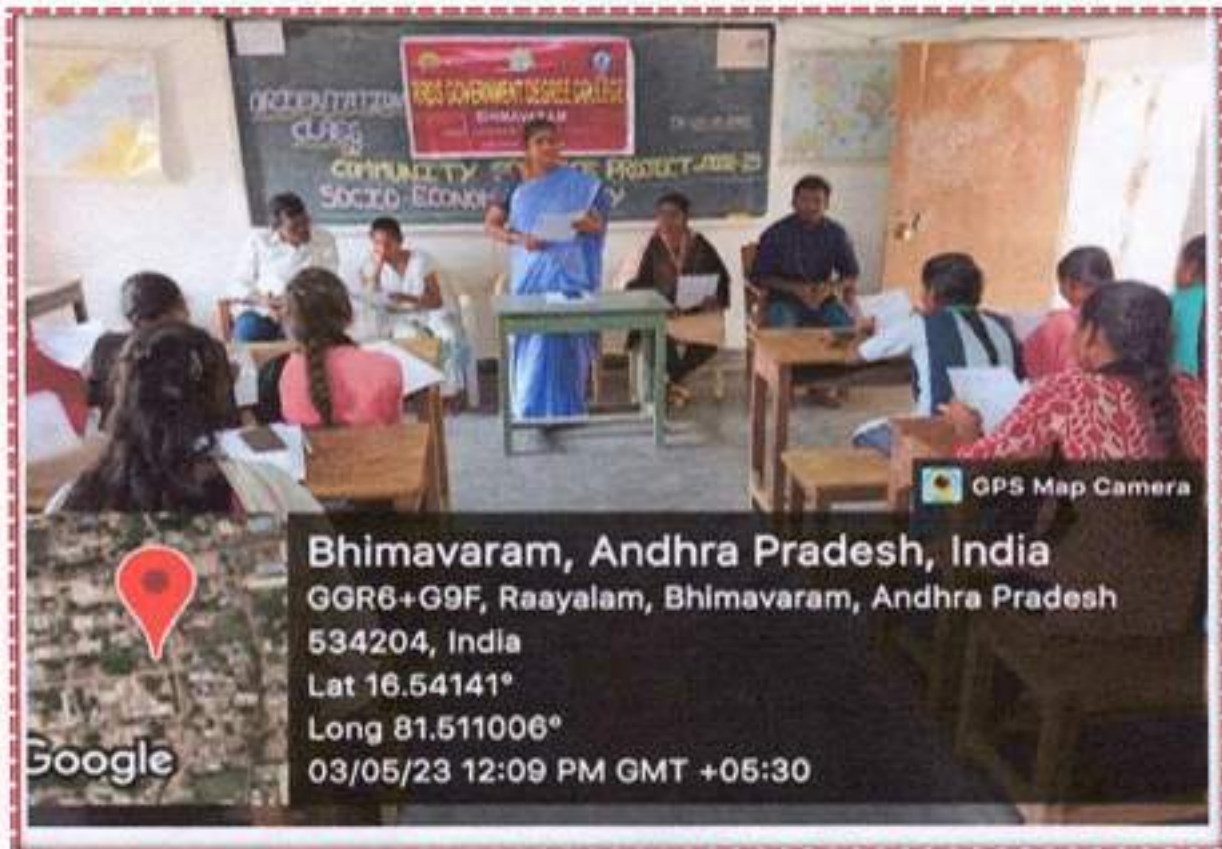

COMMUNITY SERVICE PROJECT

CSP- May-2023

Organised by

RRDS GOVERNMENT DEGREE COLLEGE

Bhimavaram

RRDS GOVT. DEGREE COLLEGE, BHIMAVARAM, W.G.DI, A.P

(Affiliated to Adkavi Nannayya University, Rajamahendravaram)

Estd:1972

☎ 08816-223458

🌐 www.rrdsgdc.ac.in

Accredited by NAAC

AISHE:C-24023

✉ gdcbhimavaram.jkc@gmail.com

CIRCULAR

All the faculty members are here by informed that, as a part of curriculum, there will be a Community Service Project of 4 weeks duration for II semester students of all the B.A, B.Com and B.Sc. courses during the Month of May, 2023. All the class mentors are informed to educate the students about the activities that are to be taken up during the Community Service Project and about maintenance of log book. They also informed to train the students on conducting Socio-Economic Survey and report writing.

Circulated to

Staff

[Signature]
[Signature]
N. Mahalingam
[Signature]
[Signature]

Students

I BA }
I BCom }
I BSc }
I BCom }
II BCom }
II BCom }

Brief Report on Community Service Project

All the II Semester Students from B.A., B.Com and B.Sc Courses were involved in 4 weeks Community Service Project during the month of May, 2023. Students are grouped and each group was entrusted to one project mentor. Students have taken up Socio Economic Survey of their respective villages and prepared a brief report on various socio economic aspects of the people residing in their villages. Awareness campaigns were conducted and all the students have taken up the task of creating awareness on various issues like sanitation, safe drinking, health and hygiene, welfare programmes of the government etc. Students have taken up a mini project work on the task assigned to them and prepared a report on Community Service project and submitted to the mentors. The issues identified during the project work were taken into the notice of the village officials.