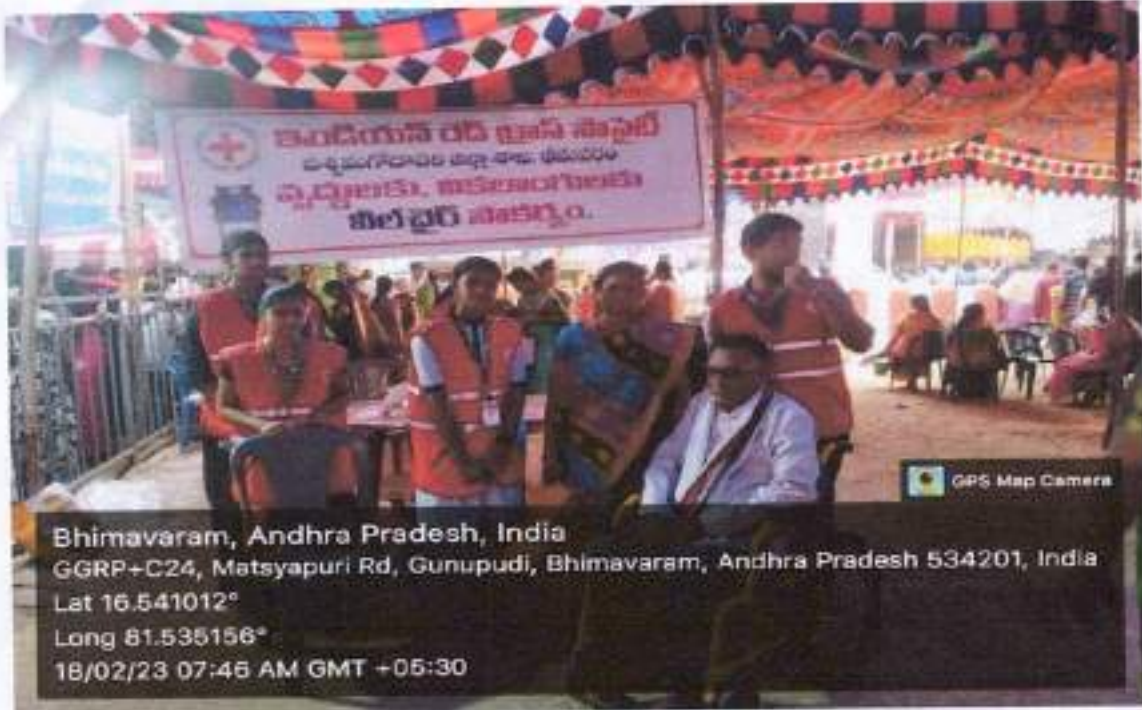

Bhimavaram, Andhra Pradesh, India
GGRP+C24, Matsyapuri Rd, Gunupudi, Bhimavaram, Andhra Pradesh 534201, India
Lat 16.541012°
Long 81.535156°
18/02/23 07:46 AM GMT +05:30

RRDS Government Degree College, Bhimavaram

NSS Unit

Attendance Sheet

*****

Name of the Programme : Voluntary Services at Lord Someswara Temple, Gunupudi,
Bhimavaram
Occasion : Maha Shiva Rathri festival
Date & Time : 18.02.2023

S.No	Name of the Faculty/Student	Designation/Class	Signature
1	B. Chinnayee	I. B. Com	B. Chinnayee
2	P. Akash	P. B. Com	P. Akash
3	G. Ravi Teja	P. B. Com	G. Ravi Teja
4	D. Elisa	I. B. A	D. Elisa
5	B. Georgettay	III. A	RAJAY
6	m. Vessa babu	I. B. A	m. Vessa babu
7	N. Siva Shankar	I. B. A	N. Siva Shankar
8	A. Ganesh. kumar	II. B. SC	A. Ganesh kumar
9	V. mallesh	III. BA	V. mallesh
10	P. Prasanna Bhavani	II. B. SC	P. Prasanna
11	N. Maha lakshmi	II. B. SC	N. Maha lakshmi
12	P. Jyothi	I. B. Com	P. Jyothi
13	K. Jyothi	I. B. Com	K. Jyothi
14	K. Sita mahalaxmi	P. B. A	K. Sita mahalaxmi
15	D. Bhavya Sni	I. B. A	D. B. Sni

Signature of the coordinator
Programme Officer
NATIONAL SERVICE SCHEME
R.R.D.S. Govt. Degree College,
BHIMAVARAM-2. W.G.Dt.

PRINCIPAL
R.R.D.S. Govt. Degree College
BHIMAVARAM-534 202.