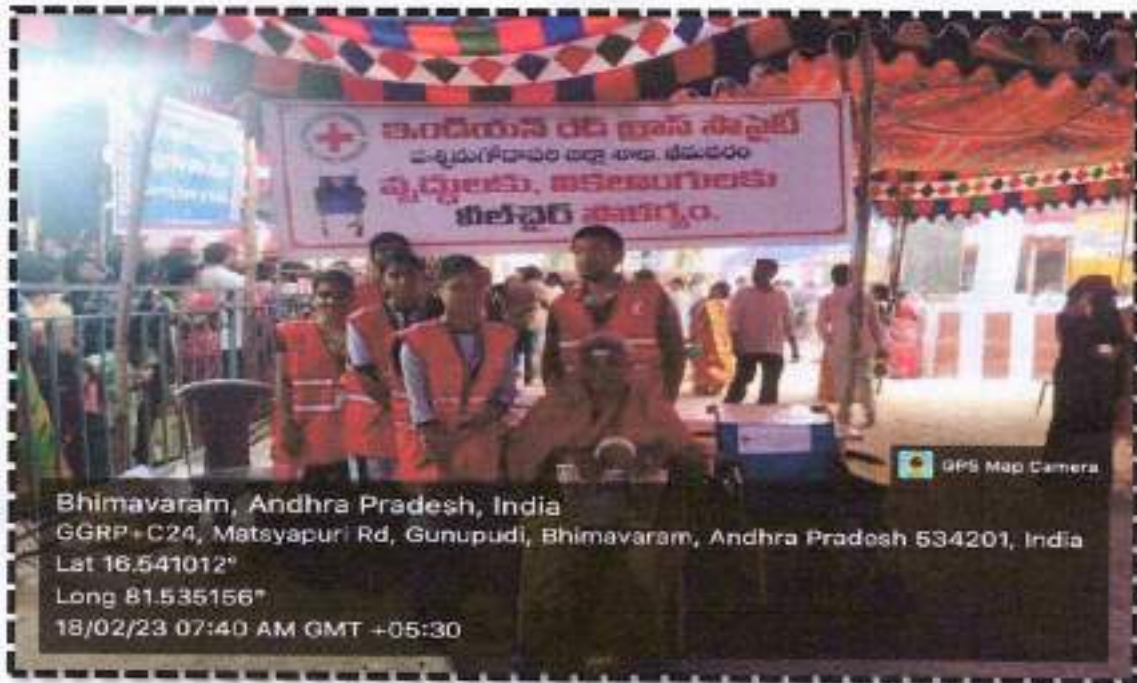

Voluntary Service at Lord Someswara Temple on the eve of Maha Shiva Rathri

18.02.2023

Students serving old people at Lord Someswara Temple

Organised by

NSS Unit

RRDS GOVT DEGREE COLLEGE,

Bhimavaram

RRDS GOVT. DEGREE COLLEGE, BHIMAVARAM, W.G.DI, A.P

As a part of extension activities of the NSS volunteers and Youth Red
Cross volunteers of our college, permission is accorded to participate and
extend their services at Lord Someswara Temple at Gunupudi, Bhimavaramon
the eve of Maha Shivarathri on 18.02.2023.

Date: 17.02.2023

Principal
R.R.D.S. Govt. Degree College
BHIMAVARAM-534 202.

RRDS GOVERNMENT DEGREE COLLEGE,
Bhimavaram
NSS Unit

All the students are informed that Maha Shiva Ratri Festival is going to be Conducting at Lord Someswara Temple at Gunupudi, Bhimavaram on 18.02.2023. The Organizers asked for the services of the students to serve as volunteers at temple to serve the senior citizens and persons with disability. All the NSS volunteers , Youth Red Cross Volunteers and interested students are instructed to participate in this programme without fail. It is the opportunity to serve the society.