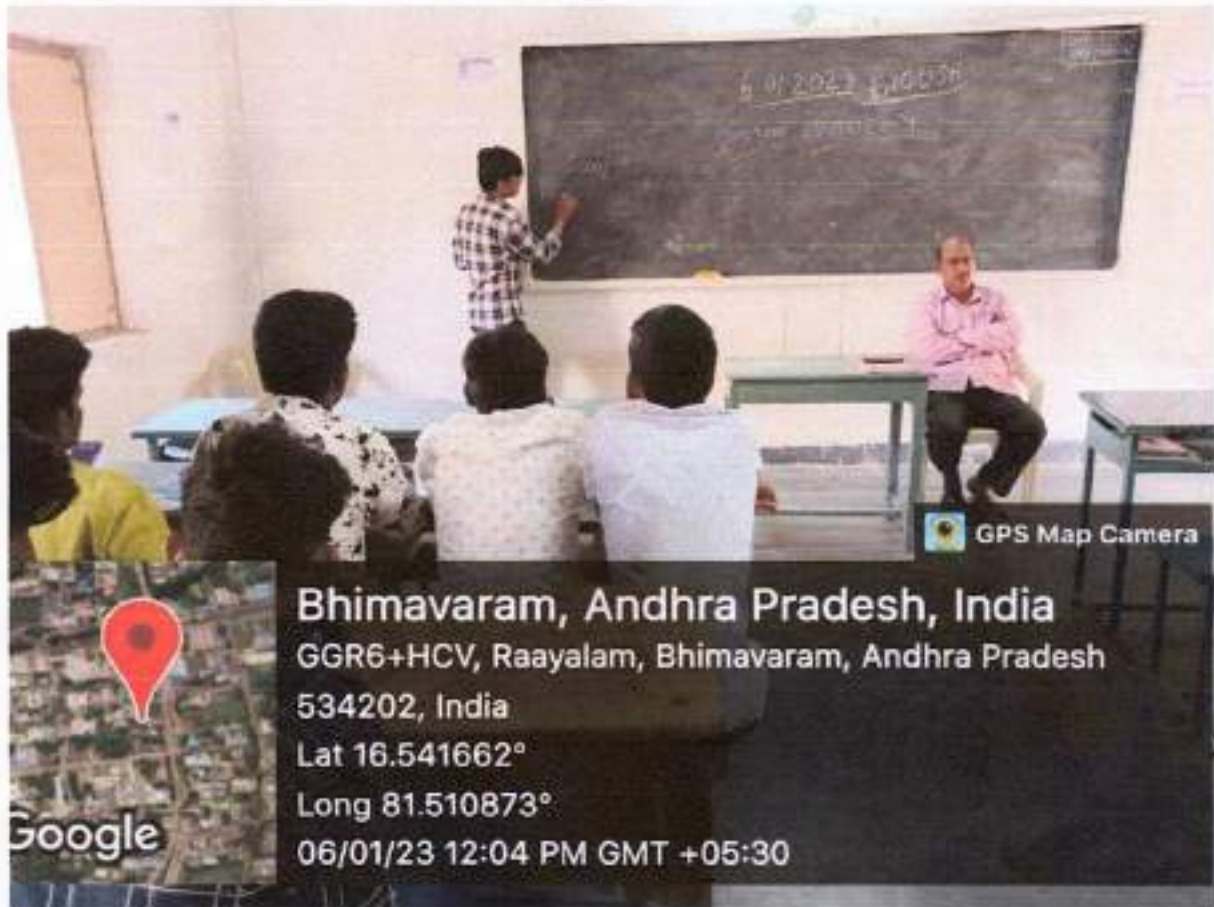

Sri Satya Explaining conversation skills.

RRDS Government Degree College, Bhimavaram
Department of English
Student Attendance Sheet

*****

Name of the Programme :

Date & Time:

S.No	Name of the Student	Class	4.01.23	5.01.23	6.01.23	Signature
1	Ch. Sai Ganesh	I.B.A	P	P	P	Ch. Sai Ganesh
2	K. Kasi	I.B.A	P	P	P	K. Kasi
3	J. Pushpa Durga	I.B.-A	A	A	A	J. Pushpa Durga
4	D. Bhavya Sri	I.B.A	P	P	P	D.B. Sri
5	Ch. Kagan	I.B.A	A	A	A	Ch. Kagan
6	K.S. Mahalakshmi	I.B.A	P	P	P	K.S. Maha Lakshmi
7	T. Veetha Naga Suresh	I.B.-com	P	P	P	T. Veetha Naga Suresh
8	D. Nani	I.B.-com	A	A	A	D. Nani
9	P. Jyothi	I.B.-com	P	P	P	P. Jyothi
10	G. Duraga	I.B.-com	A	A	A	G. Duraga
11	K. Keerthi	I.B.-sc	A	A	A	K. Keerthi
12	P. Alash	I.B.-com	P	P	P	P. Alash
13	G. Kanti Devi	I.B.-com	P	P	P	G. Kanti Devi
14	B. Manohar	I.B.-com	A	A	A	B. Manohar
15	B. Chiranjeevi	I.B.-com	P	P	P	B. Chiranjeevi
16	G. Ananya	I.B.-com	P	P	P	G. Ananya
17	D. Shashi	I.B.A	P	P	P	D. Shashi
18	P. Srinivas	I.B.A	A	A	A	P. Srinivas
19	K. Jyothi	I.B.-com	P	P	P	K. Jyothi
20	F.M. Krishna	I.B.-com	P	P	P	F.M. Krishna
21	P. Saravani	I.B.-com	A	P	P	P. Saravani
22	V. Mercy	I.B.-com	A	A	A	V. Mercy
23	Ch. Bhavani	I.B.-com	P	P	P	Ch. Bhavani
24	K. Pavani	I.B.-A	P	P	P	K. Pavani
25	R. Ajay	I.B.A	A	A	A	R. Ajay
26	R. Yesu Babu	I.B.-sc	A	A	A	R. Yesu Babu
27	P. Naga Gopikrishna	I.B.A	P	P	P	P. Naga Gopikrishna
28	N. Lakshmao	I.B.-com	A	A	A	N. Lakshmao
29	K. Vijay	I.B.A	P	P	P	K. Vijay
30	S. Satish	I.B.A	A	A	A	S. Satish

Signature of the In charge of the Department

PRINCIPAL
R.R.D.S. Govt. Degree College
BHIMAVARAM-534 202.